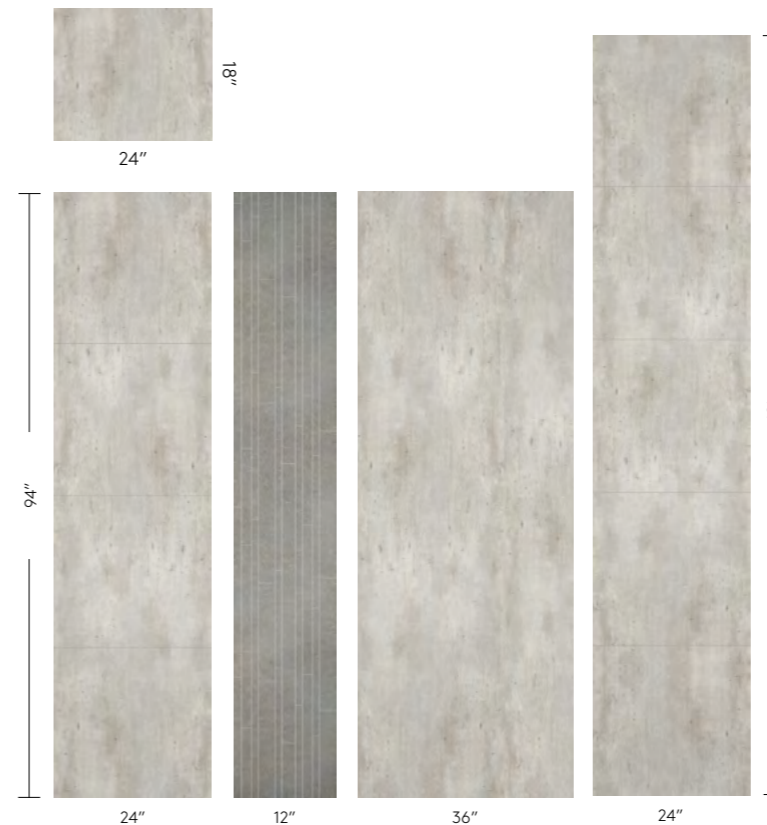

INSTALLATION ACCESSORIES

KITCHEN BOARD

PANEL SIZES

94 inch panel height allow for a rapid, easy installation of a whole wall from floor to ceiling. Certain decors are also found in 107 inch length for rooms with extra high ceilings. We also offer a broad selection of decors in 36 inch wide panels, with no tile effect, in addition to an 12 inch wide accent panel.