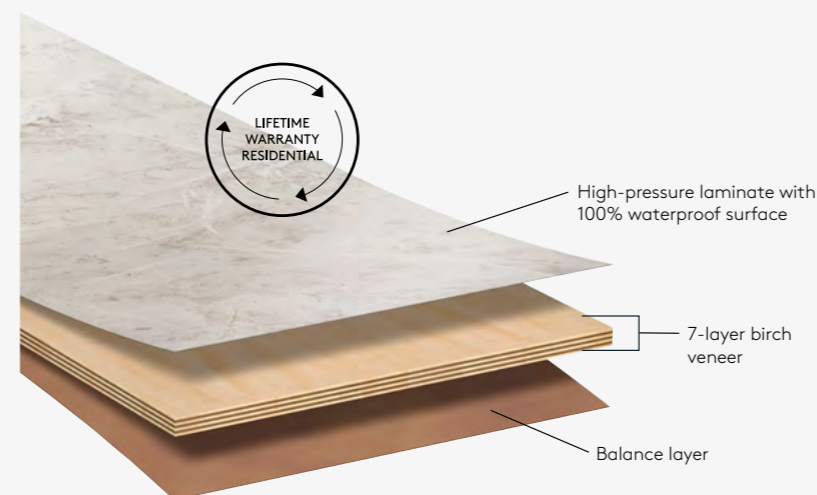

INSTALLATION ACCESSORIES

KITCHEN BOARD

PANEL SIZES

94 inch panel height allow for a rapid, easy installation of a whole wall from floor to ceiling. Certain decors are also found in 107 inch length for rooms with extra high ceilings. We also offer a broad selection of decors in 36 inch wide panels, with no tile effect, in addition to an 12 inch wide accent panel.

Kitchen Boards are panels 18 inch in height, adapted to the splash zone between the kitchen counter and cupboards. The panels protect the wall from water or food preparation splashes.

ANTIBACTERIAL PROPERTIES

WORLD CLASS WALL PANEL

Fibo wall panel has a core of seven birch veneer layers made from PEFC certified wood types. The boards are pressed together and covered with high-pressure laminate so that there is a membrane in front. You thus get a 100% waterproof, environmentally friendly design wall adapted to your needs.