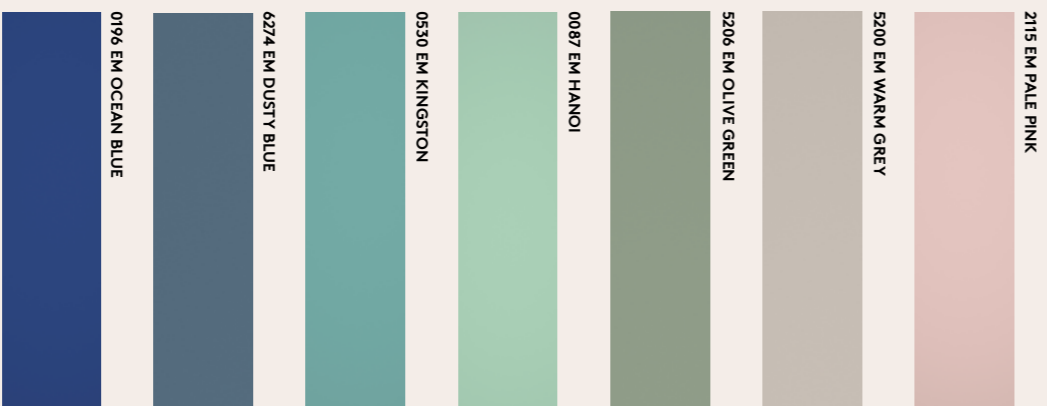

Matt colors