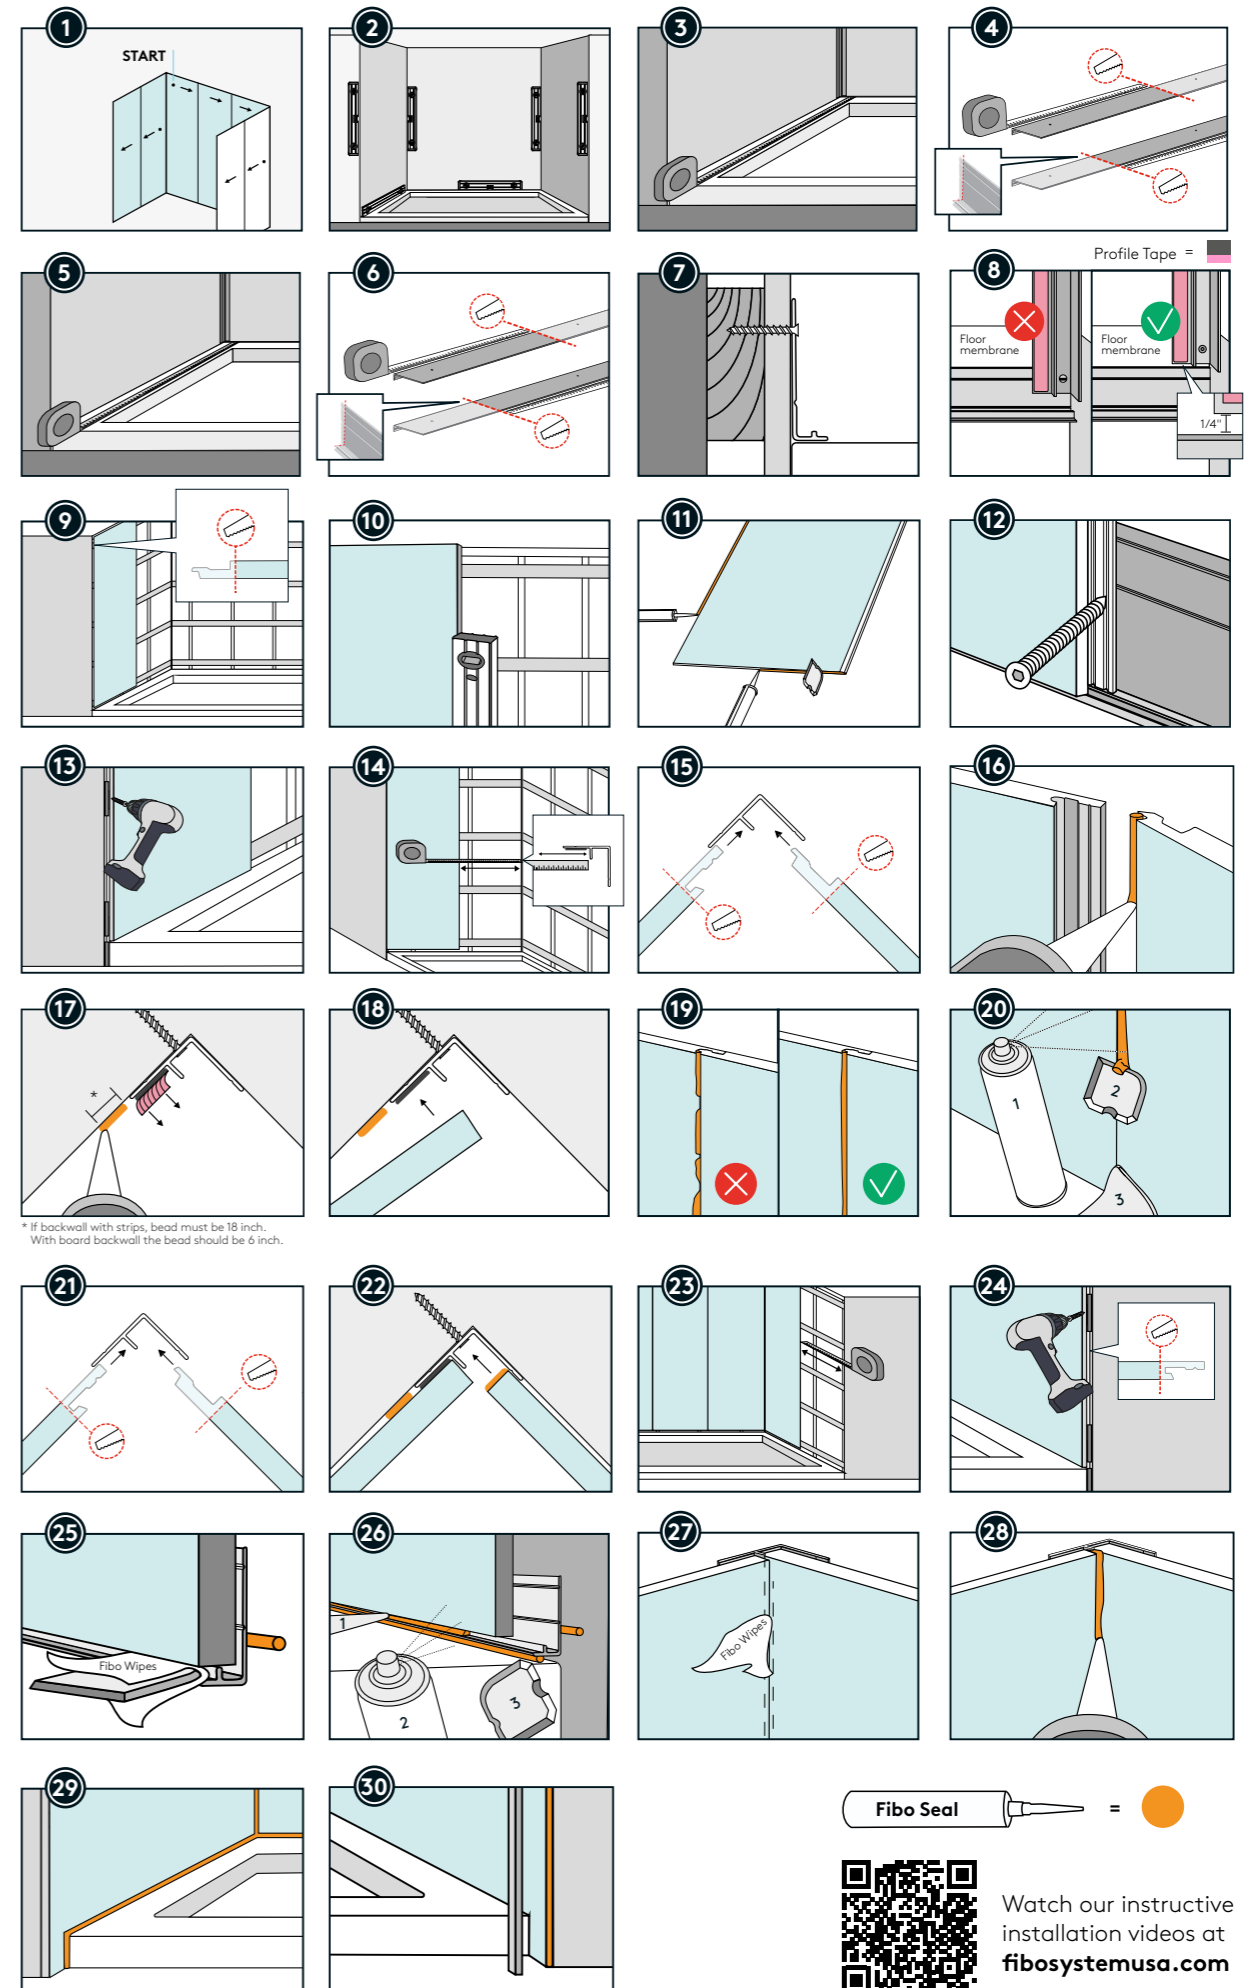

Installation of Fibo wall panel

According to independent calculations, installing Fibo Wall Panels is five times faster than laying tiles. Most of the time is saved on the groundwork – Fibo can be mounted directly on studs or certain types of existing walls.

In shower area, all profiles, cutting surfaces, joints and the bottom edge of the panel must be cleaned, and sealant applied. Our recommendation to reduce any shrinkage in boards is to apply sealant to all joints.

Indication on what you need to install Fibo in a typical alcove.

Wall panels 24":	6 panels	Wall panels 24":	6 panels	Wall panels 24":	4 panels
Internal corners:	2 pieces	Internal corners:	2 pieces	Internal corners:	1 piece
Base/bottom profiles:	2 pieces	Base/bottom profiles:	2 pieces	Base/bottom profiles:	1 piece
L-shaped profile:	2 pieces	L-shaped profile:	2 pieces	L-shaped profile:	2 pieces
Fibo Screws:	1 box of 200	Fibo Screws:	1 box of 200	Fibo Screws:	1 box of 200
Fibo Seal:	2 pieces	Fibo Seal:	2 pieces	Fibo Seal:	1 pieces
Fibo Clean:	1 can	Fibo Clean:	1 can	Fibo Clean:	1 can
Fibo Wipes:	1 box	Fibo Wipes:	1 box	Fibo Wipes:	1 can
Fibo Sealing Tool:	1 piece	Fibo Sealing Tool:	1 piece	Fibo Sealing Tool:	1 piece

* Calculation based on installing the panels to ceiling, add 2 pcs of L-shaped profiles to finish under ceiling height.