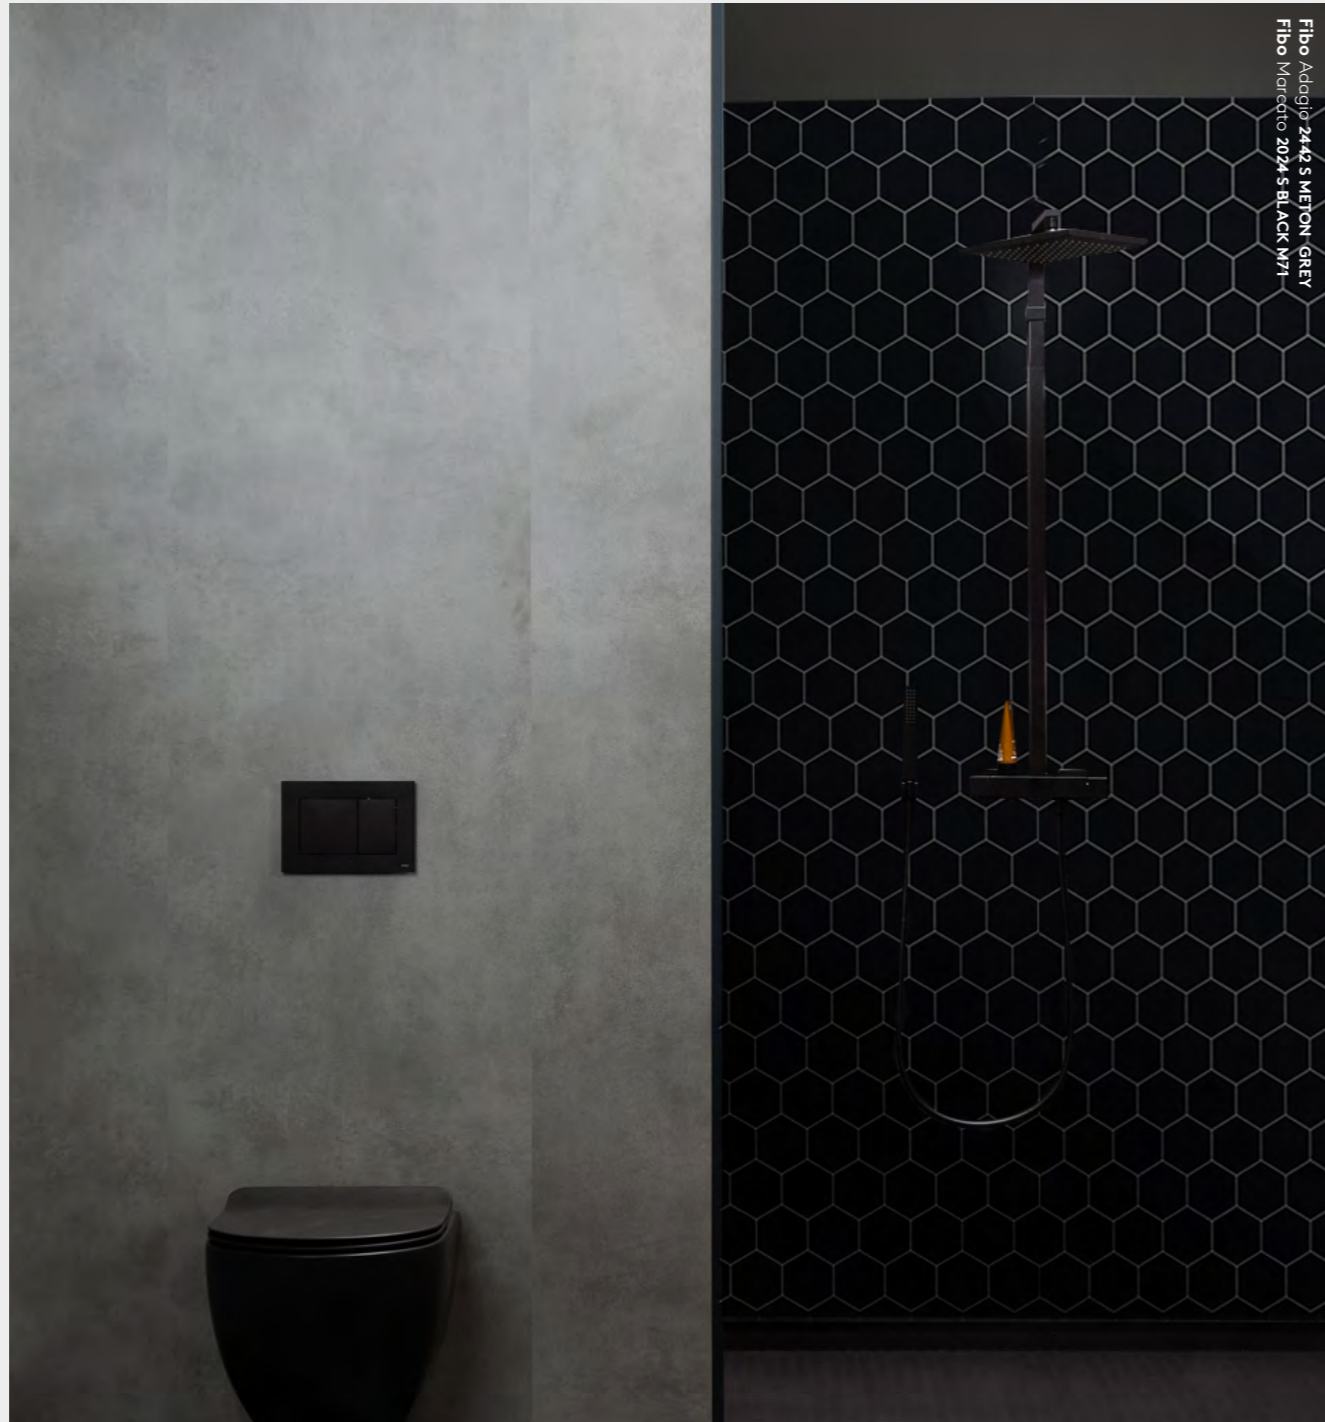

Nature

Fibo Adagio 2442 S METON GREY
Fibo Marcato 2024 S BLACK M71