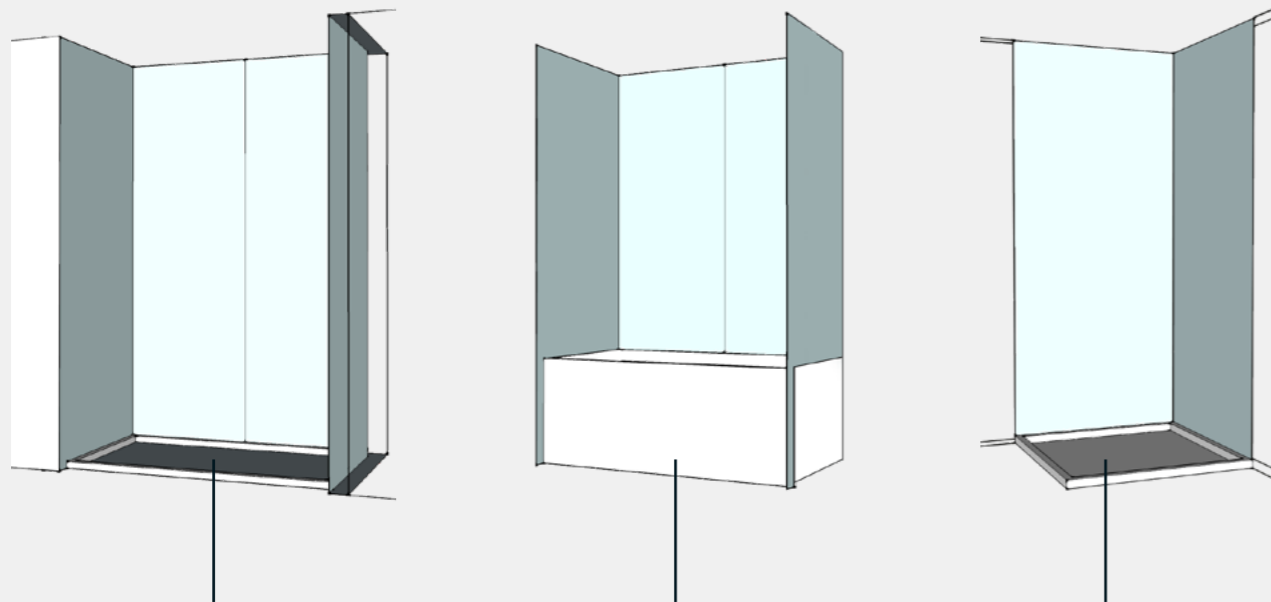

Installation of Fibo wall panel

According to independent calculations, installing Fibo Wall Panels is five times faster than laying tiles. Most of the time is saved on the groundwork – Fibo can be mounted directly on studs or certain types of existing walls.

In shower area, all profiles, cutting surfaces, joints and the bottom edge of the panel must be cleaned, and sealant applied. Our recommendation to reduce any shrinkage in boards is to apply sealant to all joints.

Indication on what you need to install Fibo in a typical alcove.

3 sided Alcove with shower tray 48 x 36"

3 sided Alcove with bathtub 60 x 36"

Shower corner with tray 36 x 36"

Wall panels 24":	6 panels	Wall panels 24":	6 panels	Wall panels 24":	4 panels
Internal corners:	2 pieces	Internal corners:	2 pieces	Internal corners:	1 piece
Base/bottom profiles:	2 pieces	Base/bottom profiles:	2 pieces	Base/bottom profiles:	1 piece
L-shaped profile:	2 pieces	L-shaped profile:	2 pieces	L-shaped profile:	2 pieces
Fibo Screws:	1 box of 200	Fibo Screws:	1 box of 200	Fibo Screws:	1 box of 200
Fibo Seal:	2 pieces	Fibo Seal:	2 pieces	Fibo Seal:	1 pieces
Fibo Clean:	1 can	Fibo Clean:	1 can	Fibo Clean:	1 can
Fibo Wipes:	1 box	Fibo Wipes:	1 box	Fibo Wipes:	1 can
Fibo Sealing Tool:	1 piece	Fibo Sealing Tool:	1 piece	Fibo Sealing Tool:	1 piece

* Calculation based on installing the panels to ceiling, add 2 pcs of L-shaped profiles to finish under ceiling height.