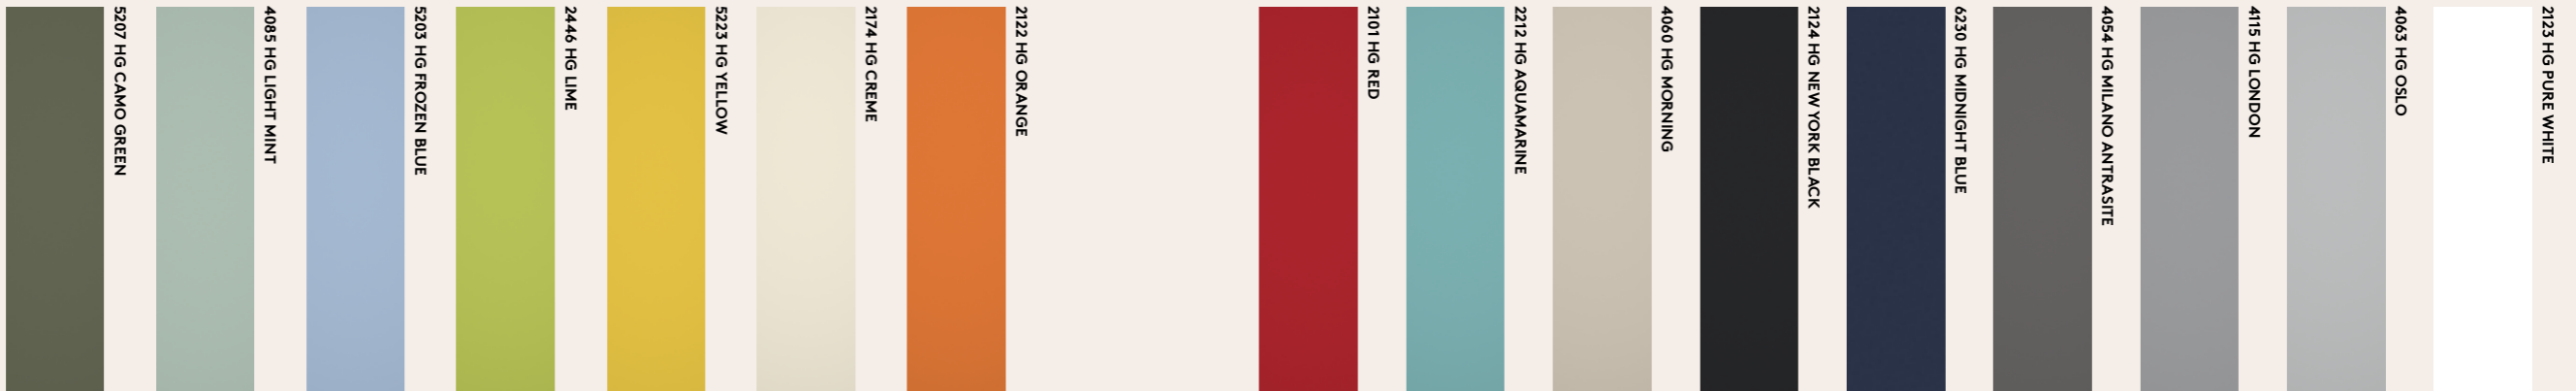

High gloss colors

Fibo Colour Collection HG 2212 HG AQUAMARINE

Fibo Colour Collection HG 6230 MIDNIGHT BLUE M00

Fibo Colour Collection 5223 HG YELLOW M6040

GLOSSINESS TO SUIT ANY TASTE!

For creative souls who dare to express themselves, we offer these fresh, high gloss colors! It is easy to combine decors from Colour Collection high gloss with the other collections but note that the panels come with 0 3/4 inch grout lines!