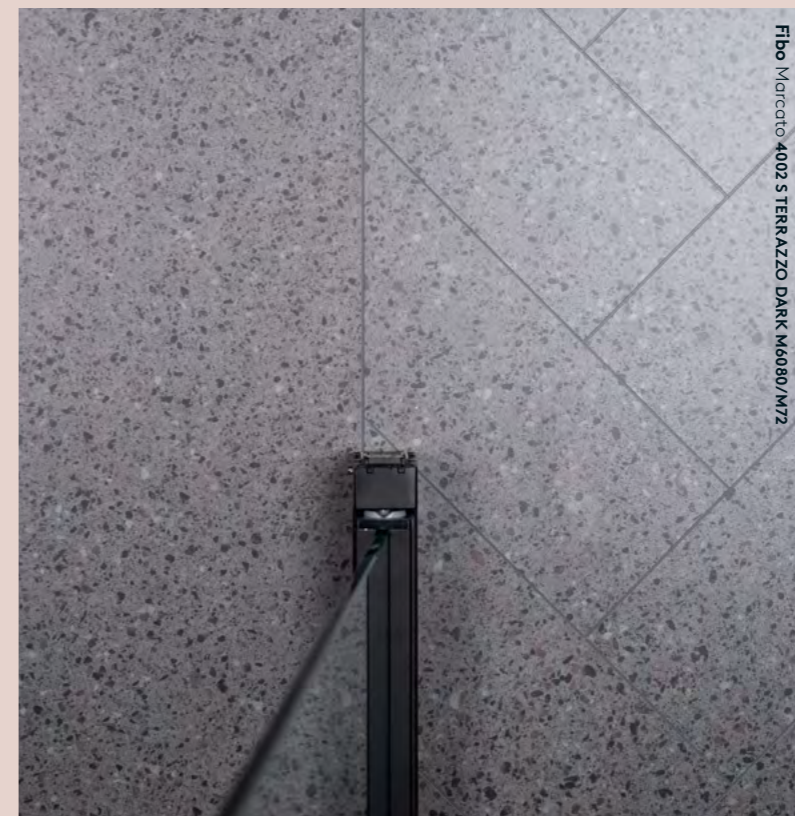

WHAT IS TERRAZZO?

Traditionally, Terrazzo is a type of concrete consisting of cement, water, crushed natural stone and as a rule includes a pigment. Meet our Terrazzo decors: