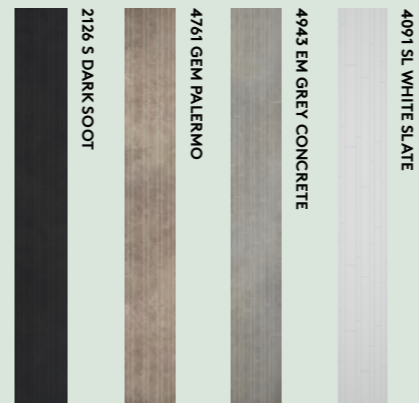

4746 STN GREY SAHARA

SURFACE TEXTURES
 STN = Stone
 EM = Extra matt
 S = Silk
 HG = High gloss

Accent Panel

Fibo Marcato 4943 EM GREY CONCRETE ME88 / M00

Fibo Marcato 4091 SL WHITE SLATE ME88

DETAILS

Let your bathroom distinguish itself at the detail level with a decorative accent panel. Combine these with 24 inch wide panels and create a unique look.

Fibo Marcato 2126 S DARK SOOT

4091 SL WHITE SLATE

4943 EM GREY CONCRETE

4761 GEM PALERMO

2126 S DARK SOOT

SURFACE TEXTURES

S = Silk
 GEM = Gemstone
 EM = Extra matt
 SL = Slate

Nature